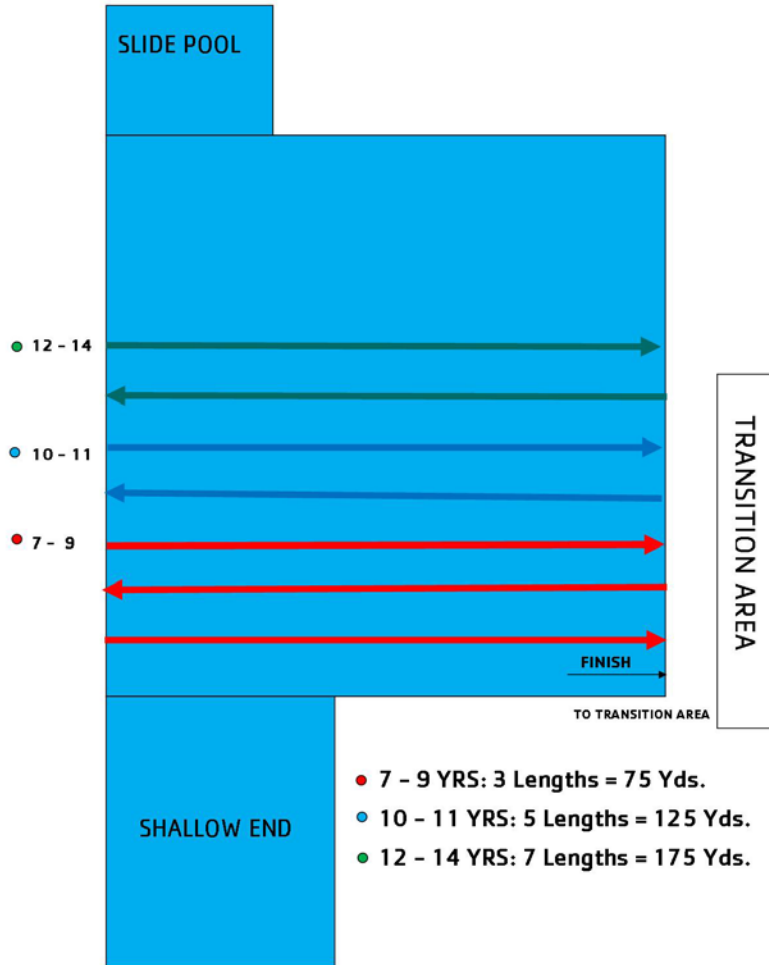

Finley Frenzy Youth Triathlon Pool Map

- Only athletes in the line-up area.
- All parents must stay in the spectator area.
- Athletes will line up in number order (also oldest to youngest).
- 10-minute breaks between age groups.
- Athletes will finish at the ladder in the deep end.
- WALKING ONLY on pool deck until outside transition area.