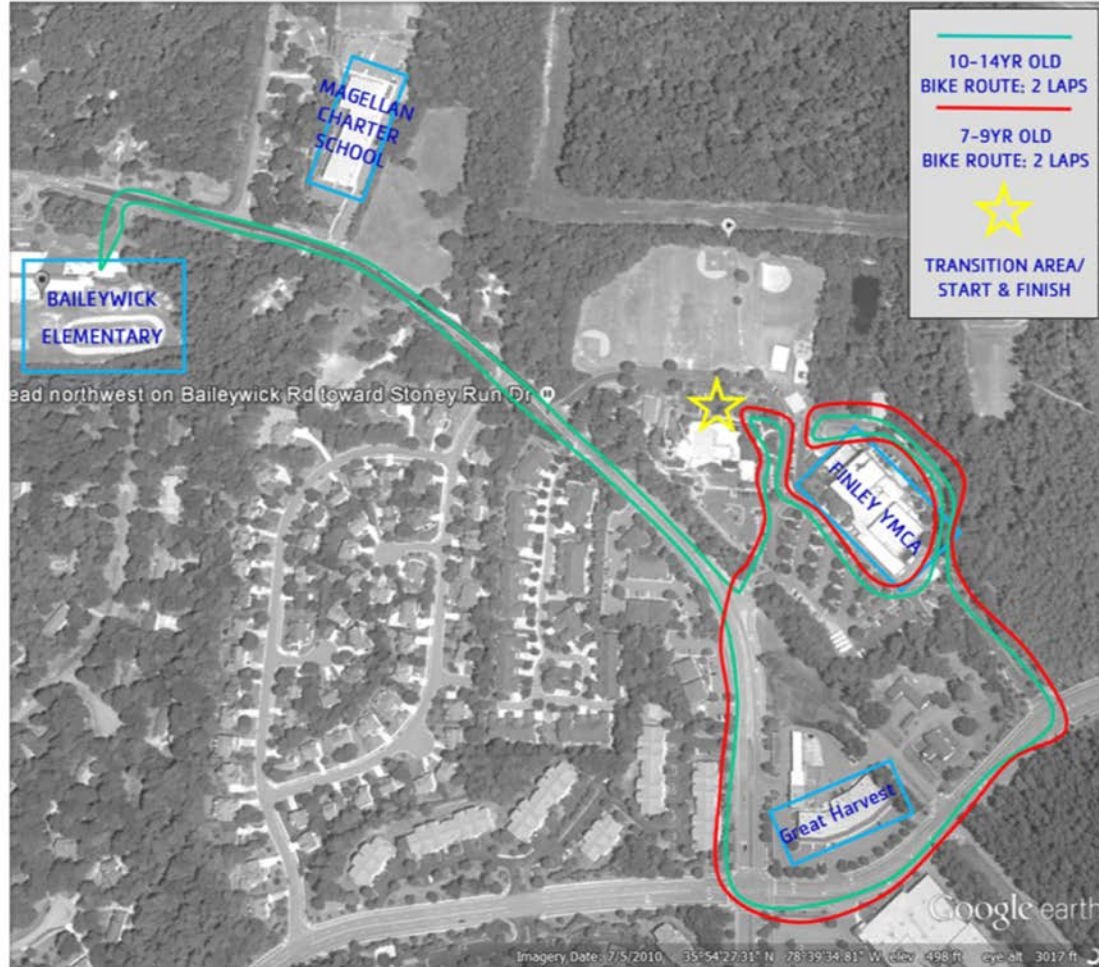

Finley Frenzy Youth Triathlon Pool Map

- Only athletes in the line-up area.
- All parents must stay in the spectator area.
- Athletes will line up in number order (also oldest to youngest).
- 10-minute breaks between age groups.
- Athletes will finish at the ladder in the deep end.
- WALKING ONLY on pool deck until outside transition area.

Finley Frenzy Youth Triathlon Bike Course

Finley Frenzy Youth Triathlon Run Course